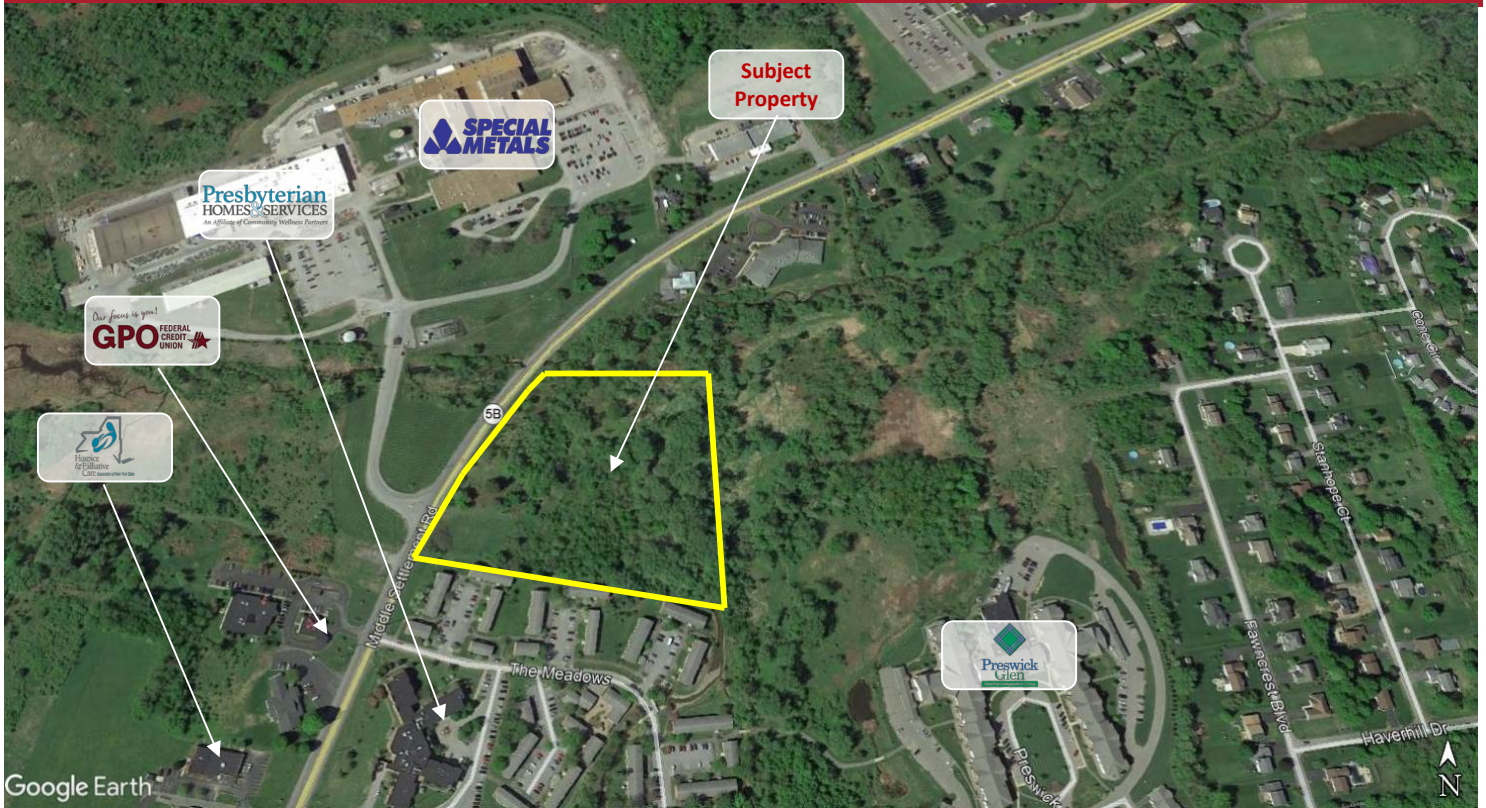

## PROPERTY HIGHLIGHTS

9.40 +/- acres of prime commercial land available adjacent to the Meadows/Presbyterian Home Services. Located a few minutes from Clinton, New York.